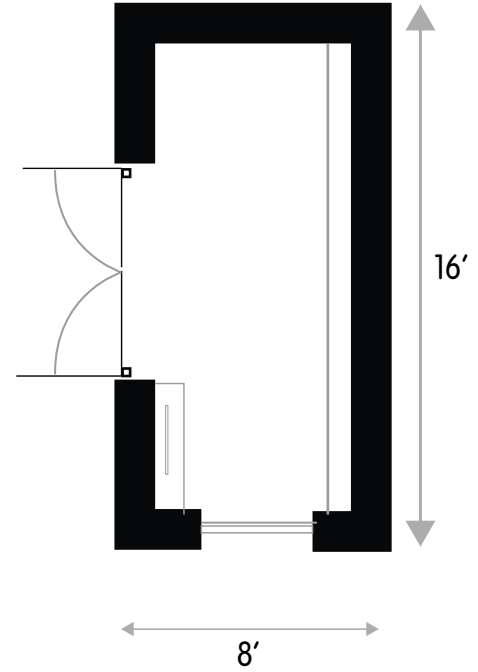

Sienna

Image for illustrations purposes only

Overview

The baby of our range of studios, this studio is designed to fit in a small area.

and would make an ideal teenagers retreat, art studio, yoga room or just a separate space to the main home to do just about anything.

Measuring:-

8' (2.4m) x 16' (4.8m)

1x Double glazed window

1x Double glazed door

Things we need to know

2

- You may need a Site Plan – A site plan is required for a building application submission to council.
- Soil Test – For soil classifications other than above, consult a local engineer to suit your site.
- Electrical Certification – to ensure the electrical plans comply with prescribed standards.