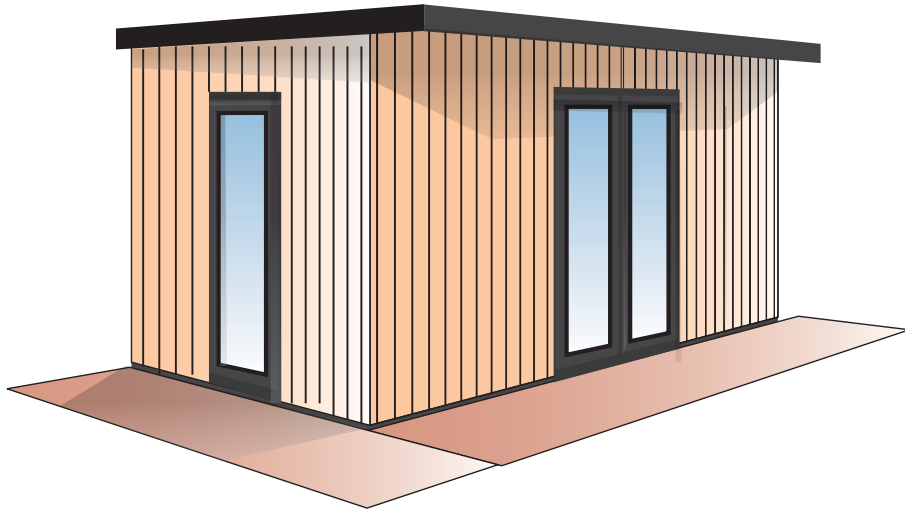

Sienna

Image for illustrations purposes only

Overview

The baby of our range of studios, this studio is designed to fit in a small area.

and would make an ideal teenagers retreat, art studio, yoga room or just a separate space to the main home to do just about anything.

Measuring:-

8' (2.4m) x 16' (4.8m)

1x Double glazed window

1x Double glazed door

Things we need to know

2

- You may need a Site Plan – A site plan is required for a building application submission to council.
- Soil Test – For soil classifications other than above, consult a local engineer to suit your site.
- Electrical Certification – to ensure the electrical plans comply with prescribed standards.