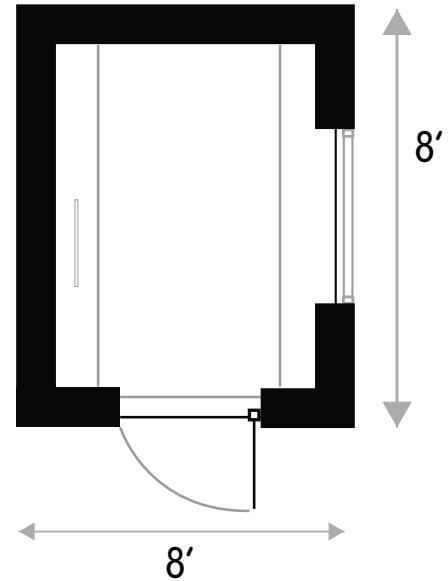

Leona

Image for illustrations purposes only

Overview

The baby of our range of studios, this studio is designed to fit in a small area.

and would make an ideal teenagers retreat, art studio, yoga room or just a separate space to the main home to do just about anything.

Measuring:-

8' (2.4m) x 8' (2.4m)

1x Double glazed window

1x Double glazed door

Things we need to know

1

- You may need a Site Plan – A site plan is required for a building application submission to council.
- Soil Test – For soil classifications other than above, consult a local engineer to suit your site.
- Electrical Certification – to ensure the electrical plans comply with prescribed standards.