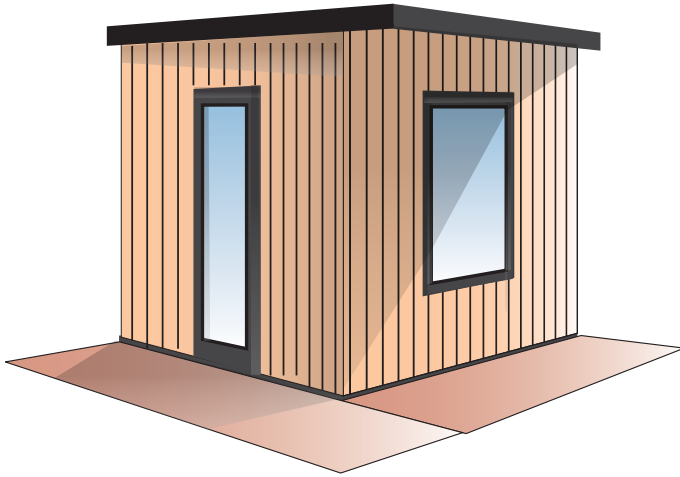

Leona

Image for illustrations purposes only

Overview

The baby of our range of studios, this studio is designed to fit in a small area.

and would make an ideal teenagers retreat, art studio, yoga room or just a separate space to the main home to do just about anything.

Measuring:-

8' (2.4m) x 8' (2.4m)

1x Double glazed window

1x Double glazed door

Things we need to know

1

- You may need a Site Plan – A site plan is required for a building application submission to council.
- Soil Test – For soil classifications other than above, consult a local engineer to suit your site.
- Electrical Certification – to ensure the electrical plans comply with prescribed standards.